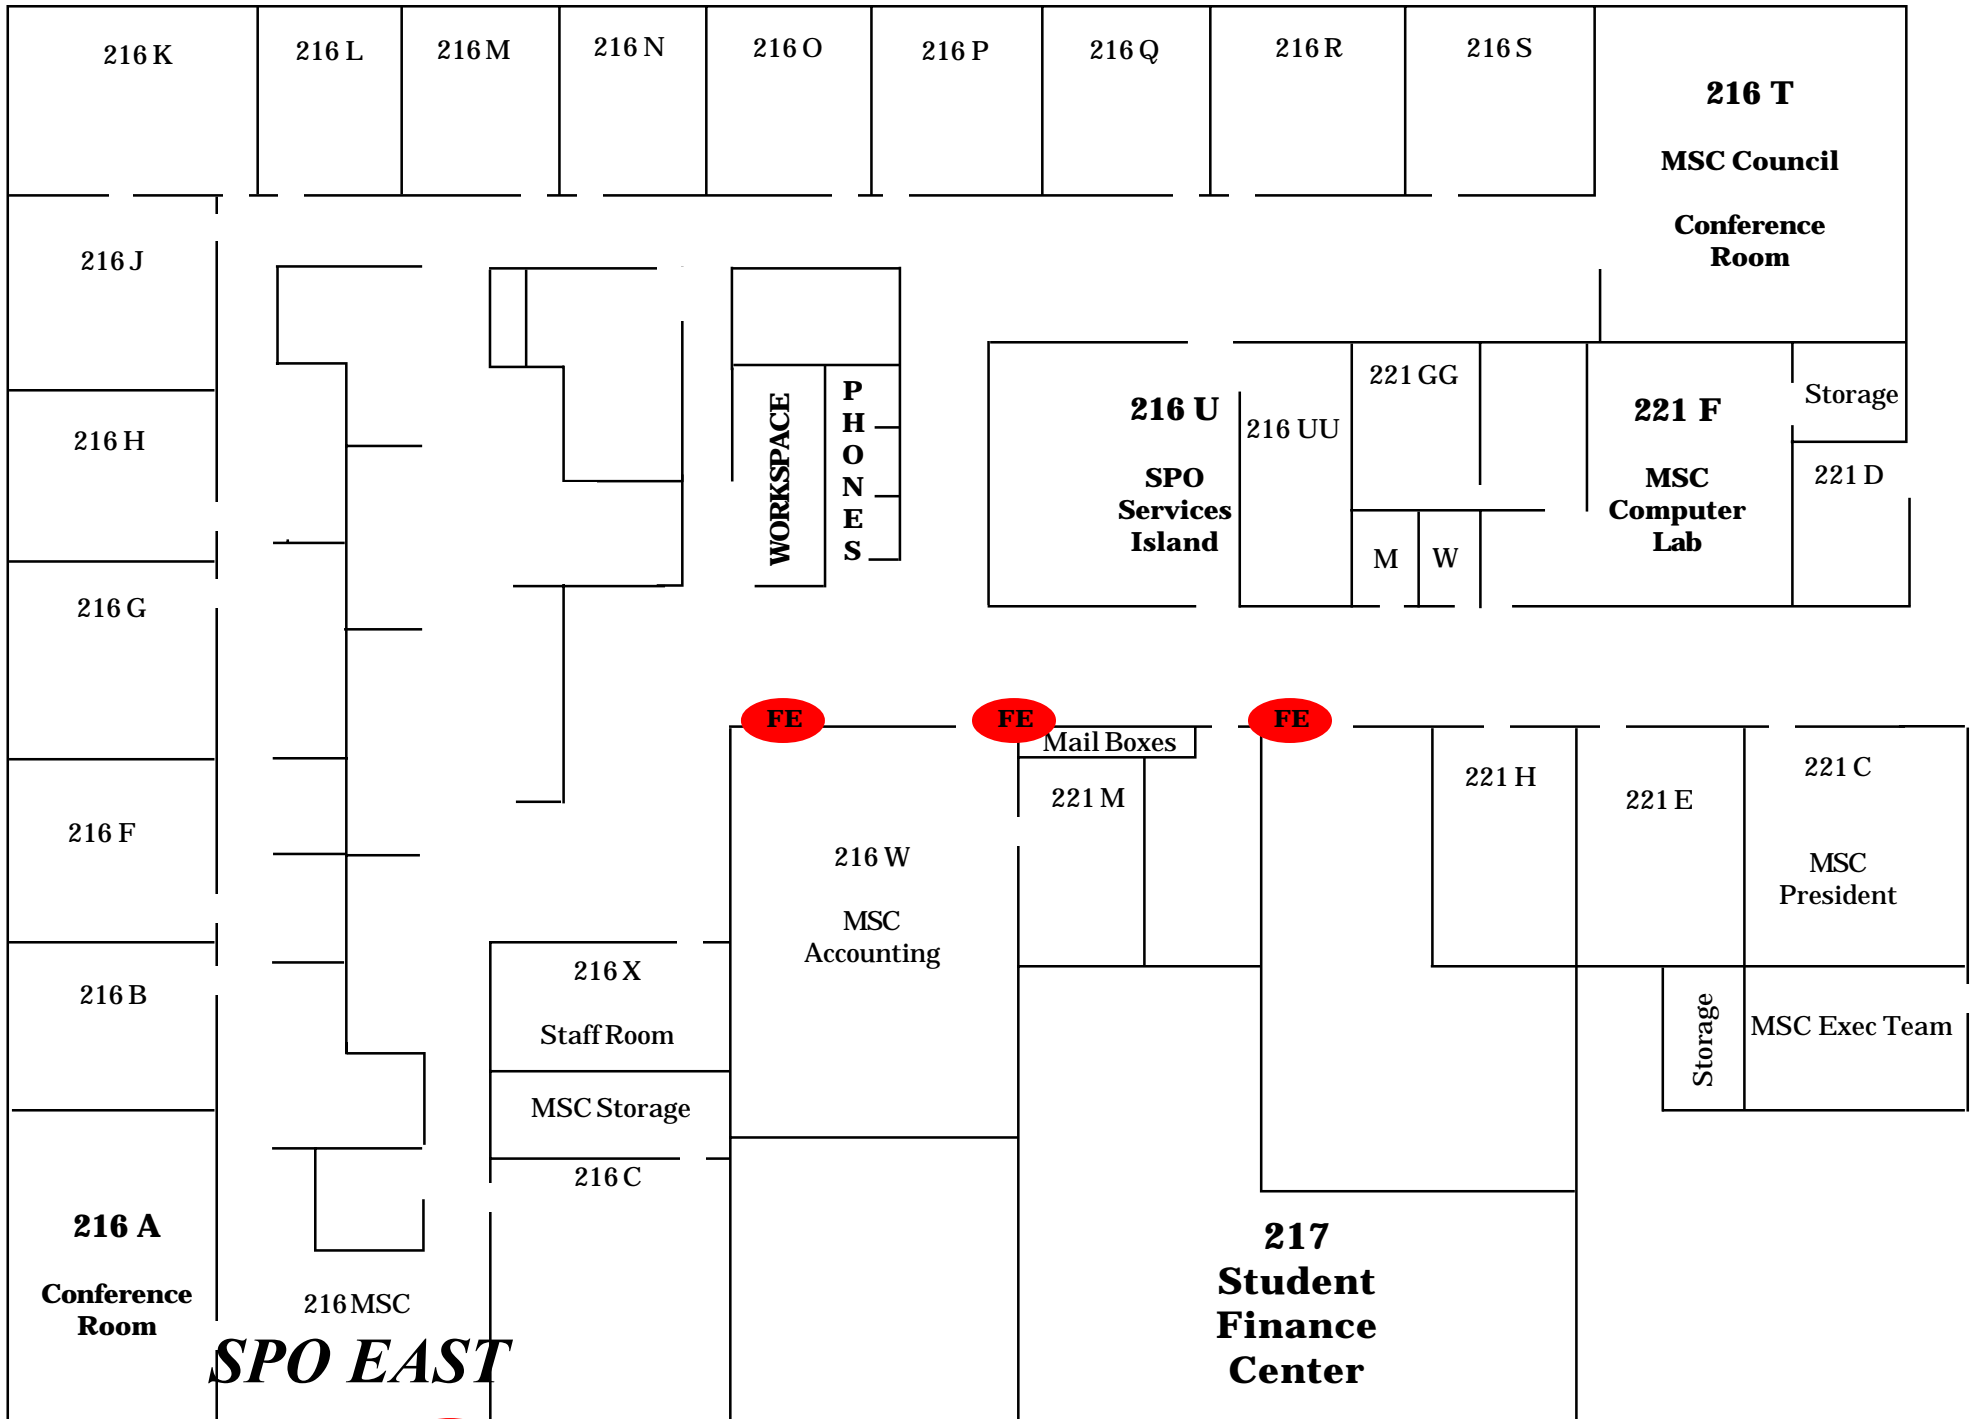

MSC Maps

To access a hyperlinked index of this document,
click on the “Show/Hide Navigation Pane” button above.

	Page
SPO East	2
SPO West	3
MSC Forsyth Center Galleries First Floor	4
MSC Forsyth Center Galleries Second Floor	5
MSC Forsyth Center Galleries Basement	6
MSC Box Office	7
MSC Browsing Library	8
MSC Craft Center	9
MSC Print N Copy	10

Fire Extinguishers **FES** and red Fire Notifier **FNs** locations

FE