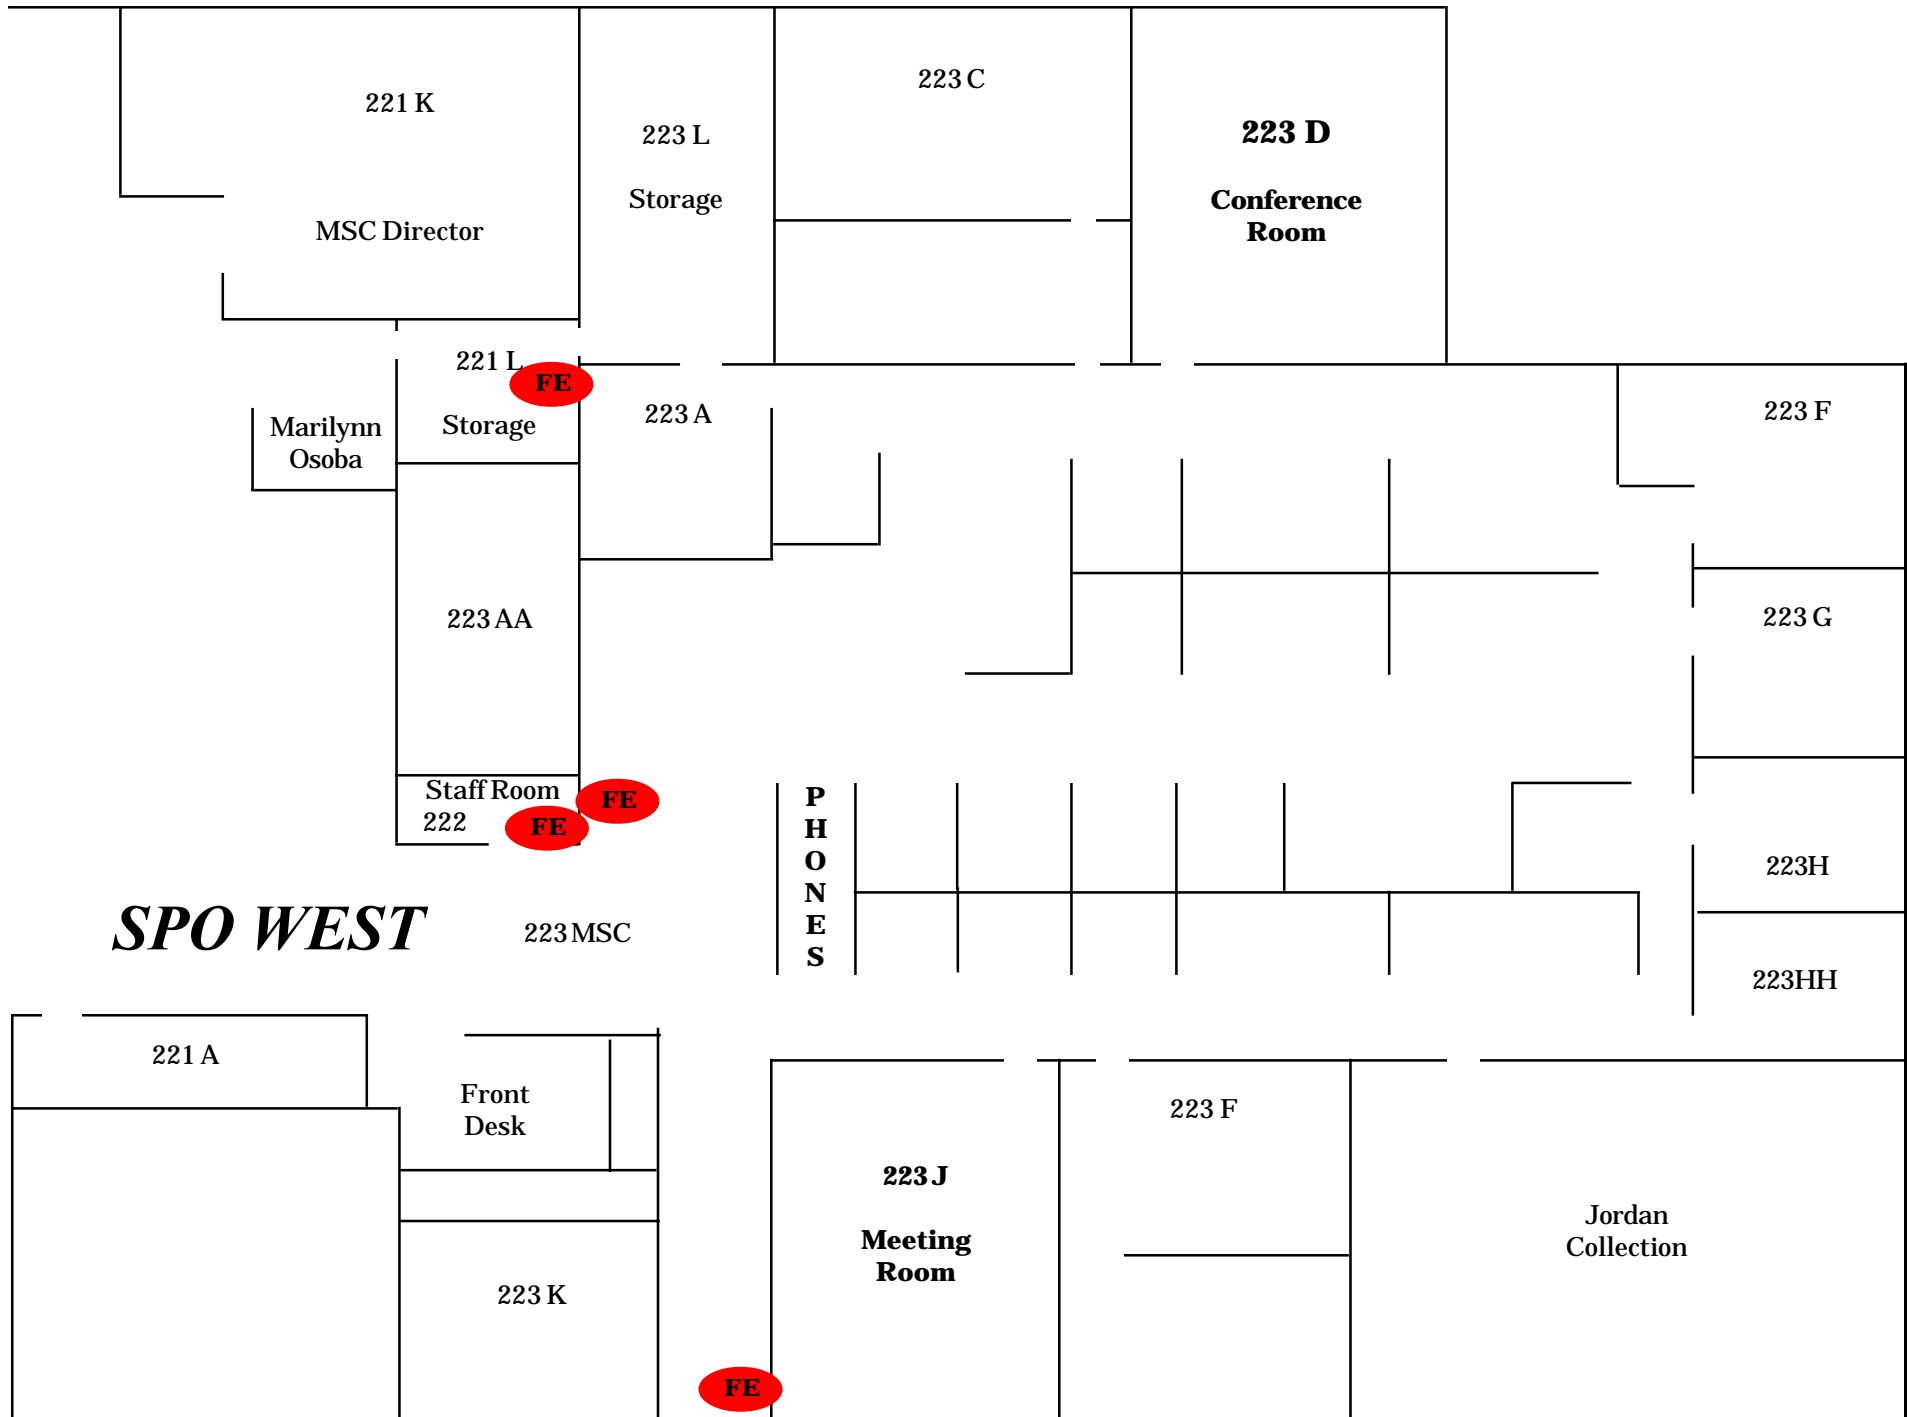

# *MSC Maps*

To access a hyperlinked index of this document,  
click on the “Show/Hide Navigation Pane” button above.

	Page
SPO East	2
SPO West	3
MSC Forsyth Center Galleries First Floor	4
MSC Forsyth Center Galleries Second Floor	5
MSC Forsyth Center Galleries Basement	6
MSC Box Office	7
MSC Browsing Library	8
MSC Craft Center	9
MSC Print N Copy	10

# MSC Forsyth Center Galleries First Floor

The area does not have close access to Fire Notifiers but has a sprinkler system.  
Memorial Student Center  
Hallway

## **Rudder Lobby**